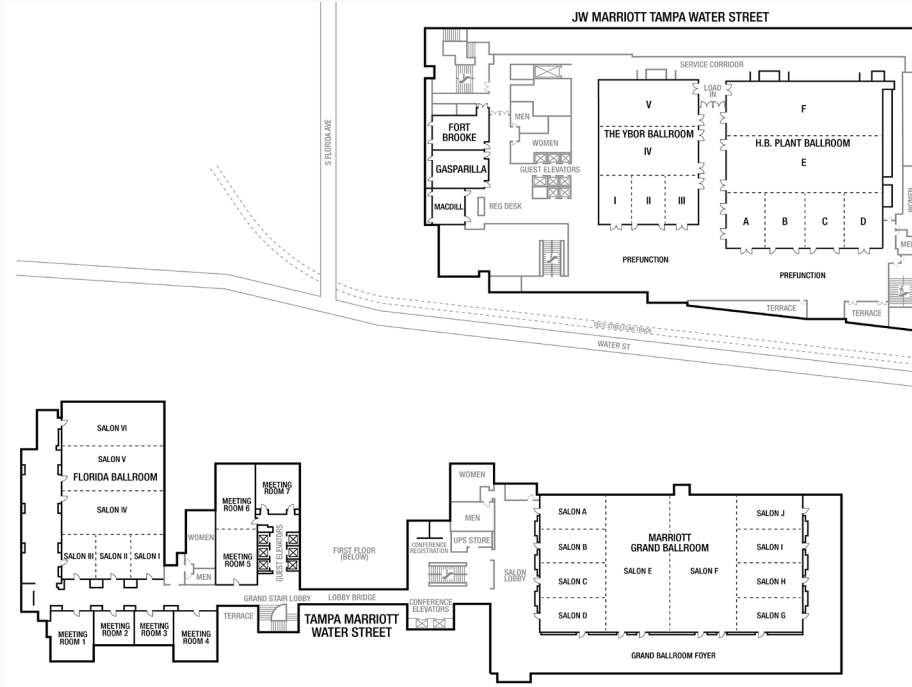

EVENTS THAT KNOW NO BOUNDS

Imagine booking a venue that is large enough to host the most ambitious events. The JW Marriott Tampa Water Street and Tampa Marriott Water Street, our two unique properties, adjacent to the Tampa Riverwalk, Convention Center and Amalie Arena, allow you to bring it all together.

With a total of over 150,000 square feet of event space, 1,256 guest rooms and suites, 8 distinct food and beverage destinations, and access to the Water Street Tampa neighborhood at your front door, there's no limit to the possibilities.

LEVEL 2

JW MARRIOTT TAMPA WATER STREET

LEVEL 3

JW MARRIOTT TAMPA WATER STREET

LEVEL 4

JW MARRIOTT TAMPA WATER STREET