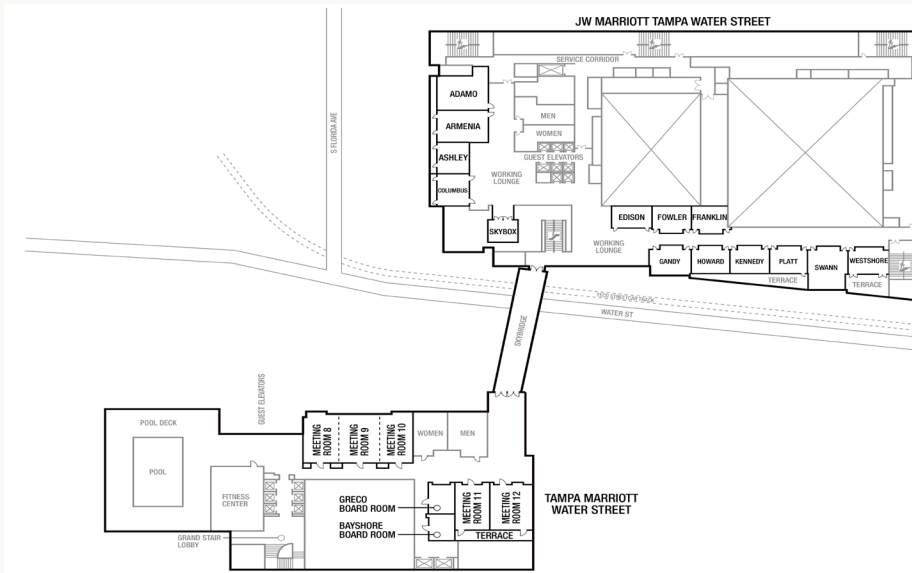

EVENTS THAT KNOW NO BOUNDS

Imagine booking a venue that is large enough to host the most ambitious events. The JW Marriott Tampa Water Street and Tampa Marriott Water Street, our two unique properties, adjacent to the Tampa Riverwalk, Convention Center and Amalie Arena, allow you to bring it all together.

With a total of over 150,000 square feet of event space, 1,256 guest rooms and suites, 8 distinct food and beverage destinations, and access to the Water Street Tampa neighborhood at your front door, there's no limit to the possibilities.

LEVEL 2

JW MARRIOTT TAMPA WATER STREET

LEVEL 3

JW MARRIOTT TAMPA WATER STREET

LEVEL 4

JW MARRIOTT TAMPA WATER STREET